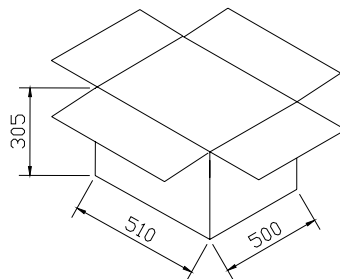

### Product Dimensions:

### Package Dimension

**Small carton**  
295L\*245W\*170Hmm  
(11.62"L\*9.65"W\*6.70"H)  
1pcs Projection lamp inside

**Big carton**  
510L\*500W\*305Hmm  
(20.08"L\*19.69"W\*12.01"H)  
6pcs Projection lamp inside