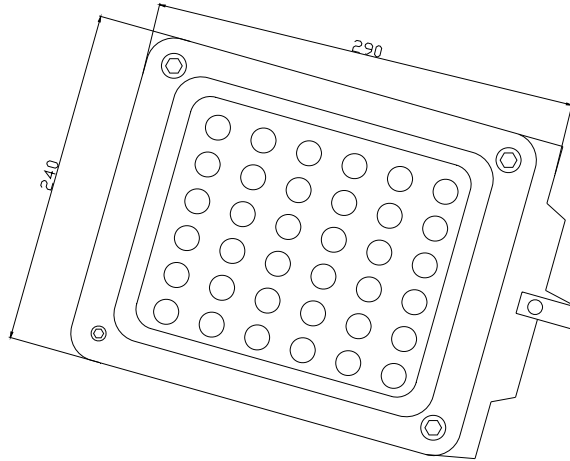

### Product Specifications:

Diffuser	PMMA/Glass
Lamp Shell	Aluminium alloy
Input Voltage	AC100-240V
IP	IP65
Wattage	36W
Power Factor	PF ≥ 0.9
Control mode	Internal control system
Operating frequency	50-60Hz
Operating Temperature	-20°C ∞ +60°C
Storage Temperature	-30°C ∞ +70°C
Floodlight Distance	3-7Meters
N.W(Kg)	3Kg
Certification	CE Approved; RoHS Compliant

### Product Selection Guide:

Product	Beam Angle	Total Lumens(lm)	Color Temp /Wavelength	Color	CRI
PJ-HWW1W36C1	60°	3500±5%	2700-3500K	Warm White	≥80
PJ-HW1W36C1	60°	3600±5%	6000-6500K	White	≥70
PJ-HF1W36C1	60°	-----	Red 624nm	Full Color	-----
			Green 525nm		
			Blue 470nm		

## PJ-H/ XX/1W/36/C/1

① ② ③ ④ ⑤ ⑥ ⑦

- ① PJ: Projection Lamp
- ② H: High Power LED
- ③ XX: W(Warm White) W(White) F(RGB Full Color)
- ④ 1W: The Single LED Power is 1W
- ⑤ 36: 36 pcs of LED
- ⑥ C: AC100-240V input
- ⑦ 1: Crust type

### Product Dimensions: