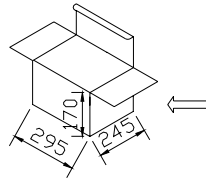

## PJ-H/ XX/1W/36/C/1

① ② ③ ④ ⑤ ⑥ ⑦

- ① PJ: Projection Lamp
- ② H: High Power LED
- ③ XX: W(Warm White) W(White) F(RGB Full Color)
- ④ 1W: The Single LED Power is 1W
- ⑤ 36: 36 pcs of LED
- ⑥ C: AC100-240V input
- ⑦ 1: Crust type

### Product Dimensions:

### Package Dimension

**Small carton**  
295L\*245W\*170Hmm  
(11.62"L\*9.65"W\*6.70"H)  
1pcs Projection lamp inside

**Big carton**  
510L\*500W\*305Hmm  
(20.08"L\*19.69"W\*12.01"H)  
6pcs Projection lamp inside